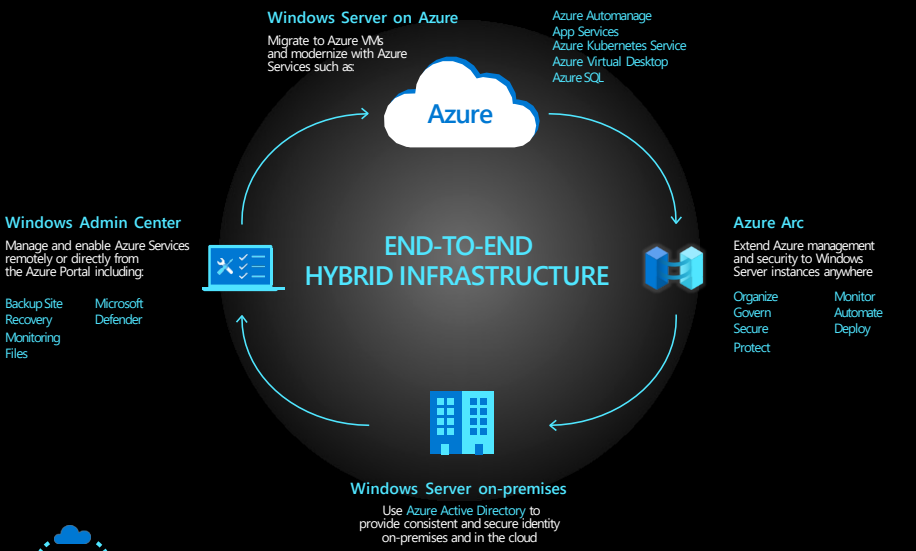

With Azure Hybrid Benefit, you can maximize your existing investments and transition to the cloud at your own pace

Reduce risk and increase savings across cloud and hybrid environments. Migrate to Azure and get **3 years of free extended security updates** for your 2012/R2 workloads (end of support is 10/10/2023)

Get industry-leading price performance with SQL on Windows Server on Azure

Protect apps, data, and IT workloads in Azure

Windows Server offers comprehensive security with built-in protection in Windows Server VMs and Microsoft Defender for Cloud

- 65 trillion threat signals analyzed daily
- 8,500 security experts

Take advantage of cloud innovations for on-premises workloads

Modernize your workloads with new and improved features on Azure

- Unlock innovation with AI capabilities
- Enable secure remote work by deploying virtual desktops and apps quickly and easily with Azure Virtual Desktop
- Get continuous security assessment of your cloud resources running in Azure with Defender for Cloud
- Gain flexibility and consistency with native .NET support in App Service and Azure Kubernetes Service