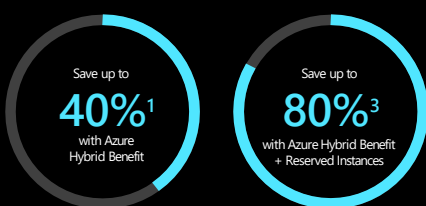

With Azure Hybrid Benefit, you can maximize your existing investments and transition to the cloud at your own pace

Reduce risk and increase savings across cloud and hybrid environments. Migrate to Azure and get **3 years of free extended security updates** for your 2012/R2 workloads (end of support is 10/10/2023)